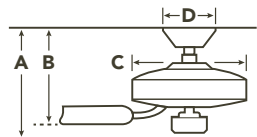

INCLUDED CONTROLS

- PULL CHAIN**
- 3 Speeds
 - 3 Forward & Reverse
 - Manual Reverse

OPTIONAL CONTROLS

65K WALL CONTROL SYSTEM - LIMITED FUNCTION
371042MUL (Shown)
371082WH

HANGING MEASUREMENTS

WITH 4.50" DOWNROD			
Fixture Drop (from ceiling)	Blade Drop (from ceiling)	Housing (width)	Ceiling Canopy (width)
A: 20.75"	B: 12.50"	C: 12.50"	D: 6.75"

AIR PERFORMANCE

AIRFLOW Cubic Ft. Per Minute on High	POWER USAGE Watts on High (Excludes Lights)	AIRFLOW EFFICIENCY Cubic Ft. Per Minute Per Watt
4972	66	75

BLADE SPECS

Blade Finish & Part Number (Side 1)	(Reversible)	Fan Finish
Dark Cherry FB330347 BAP	Weathered White Walnut FB330347 BAP	BAP Burnished Antique Pewter
Matte White F330347 MWH	Weathered White Walnut FB330347 MWH	MWH Matte White
Silver F330347 NI	Walnut F330347 NI	NI Brushed Nickel
Cherry FB330347 OBB	Walnut FB330347 OBB	OBB Oil Brushed Bronze™